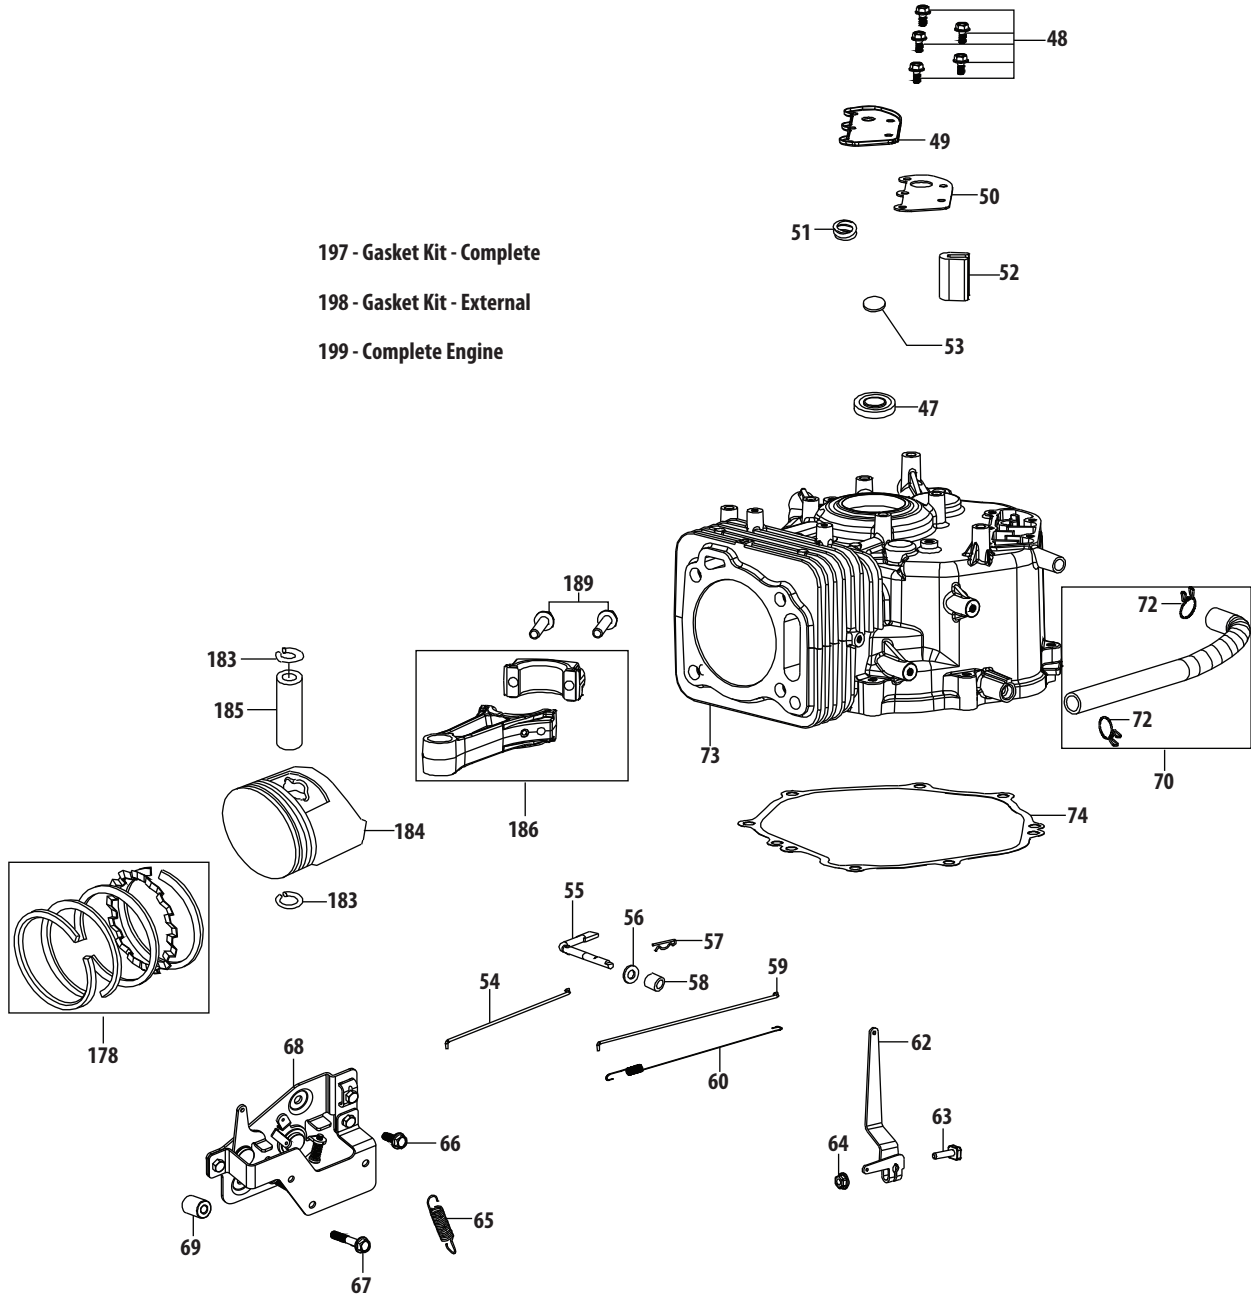

4P90JUA Crankcase

4P90JUA Crankcase

Ref.	Part Number	Description	Ref.	Part Number	Description
47	951-11499	Upper Crankshaft Seal	68	951-12234	Throttle Control Bracket
48	710-04916	Bolt M6×14	69	750-05530	Component Bracket Spacer
49	751-12770	Breather Cover Plate	70	951-12235	Breather Hose Assembly
50	951-12226	Breather Gasket	72	951-12236	Breather Hose Clamp
51	951-12685	Umbrella Valve	73	751-12200A	Short Block Assembly
52	951-12227	Mesh Screen			(Incl.37,47-53,55-58,73-77,84,
53	951-12686	Umbrella Valve Seat			86-89,91-93,98-104,112,113,
54	951-12228	Choke Linkage			115-119,137,138,144,160,
55	951-12229	Governor Arm Shaft			172,173,175-178,183-186)
56	736-04558	Governor Washer	184	951-12276	Piston
57	714-04074	Governor Cotter Pin	185	951-11954	Piston Pin
58	951-11574	Governor Seal	186	951-12277	Connecting Rod Assembly
59	951-12230	Throttle Linkage	189	710-05319	Connecting Rod Bolt
60	951-12231	Throttle Linkage Spring	197	951-12204	Gasket Kit - Complete
62	951-12232	Governor Arm			(Incl.47,50,58,74,113,118,130
63	710-04908	Governor Arm Bolt			136-138,144,160,166)
64	712-04212	Governor Arm Nut M6	198	951-12201	Gasket Kit - External
65	951-12233	Governor Spring			(Incl.113,130,136-138,144,160)
66	710-04979	Bolt M6×18	199	952Z4P90JUA	Complete Engine
67	710-05310	Bolt M6×38